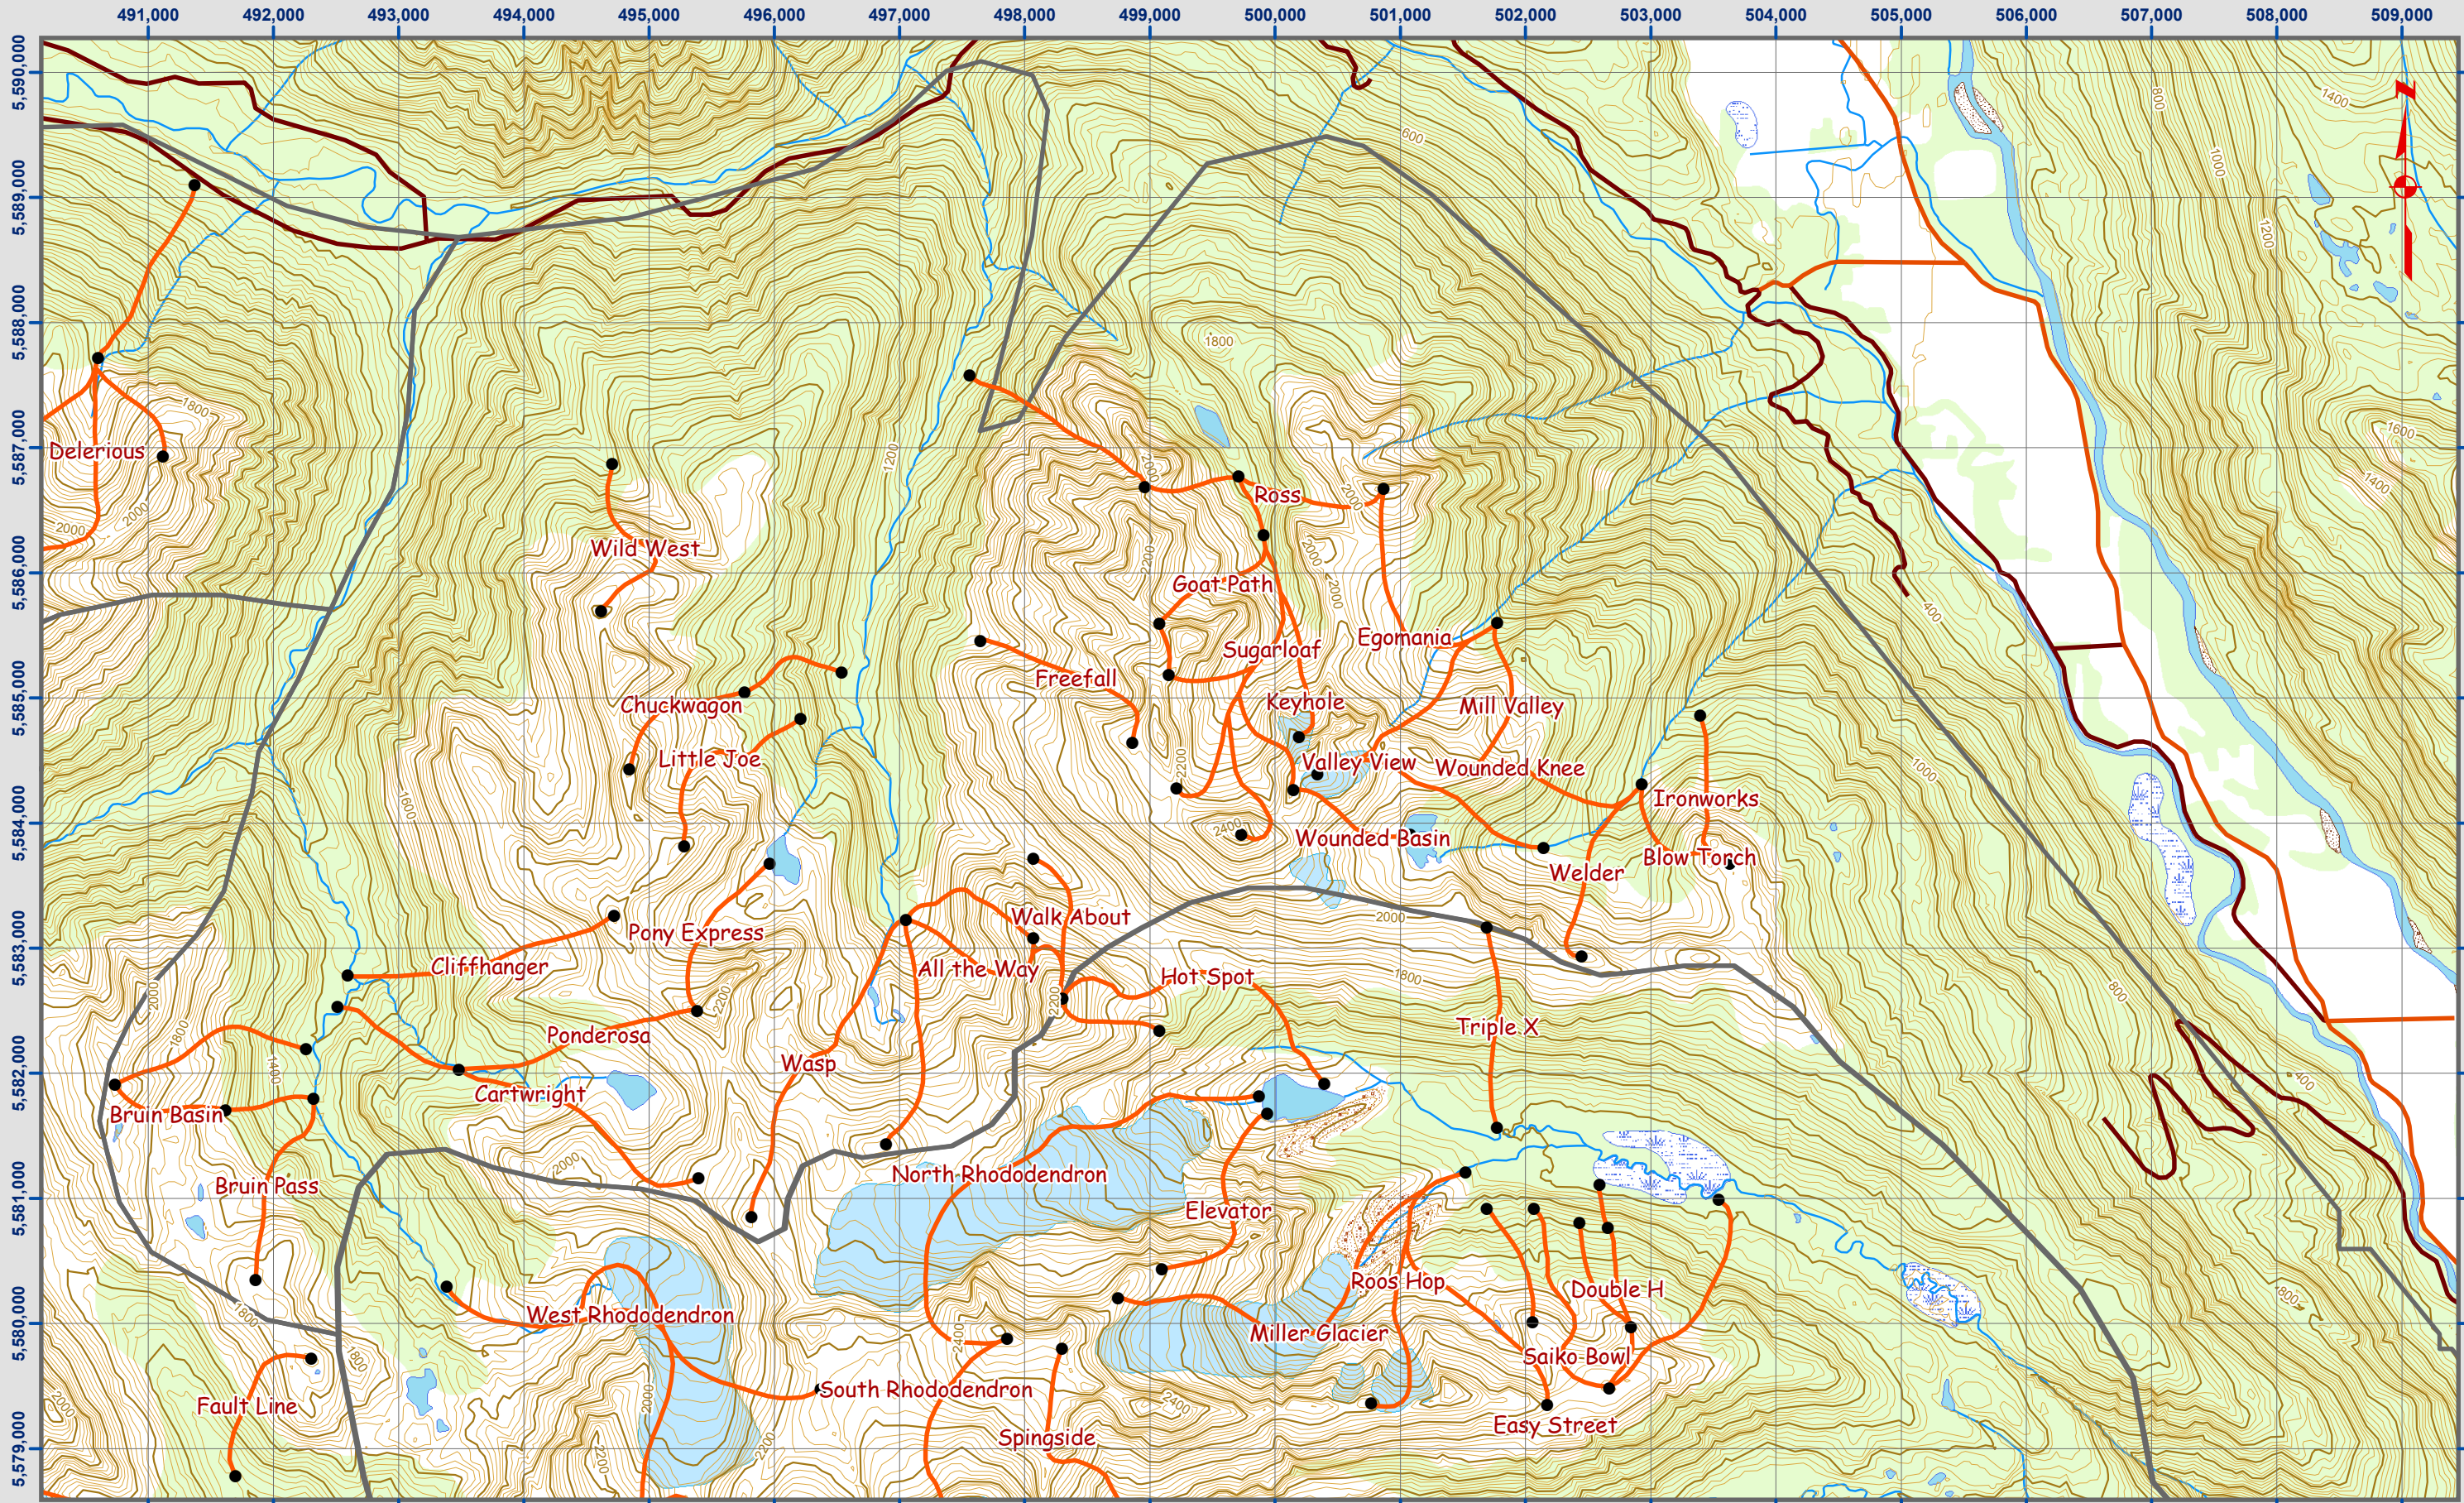

Whistler Hel-Skiing - Wasp Zone

UTM Grid NAD 83 Zone 10

Scale 1:50,000 Contour Interval 20 meters