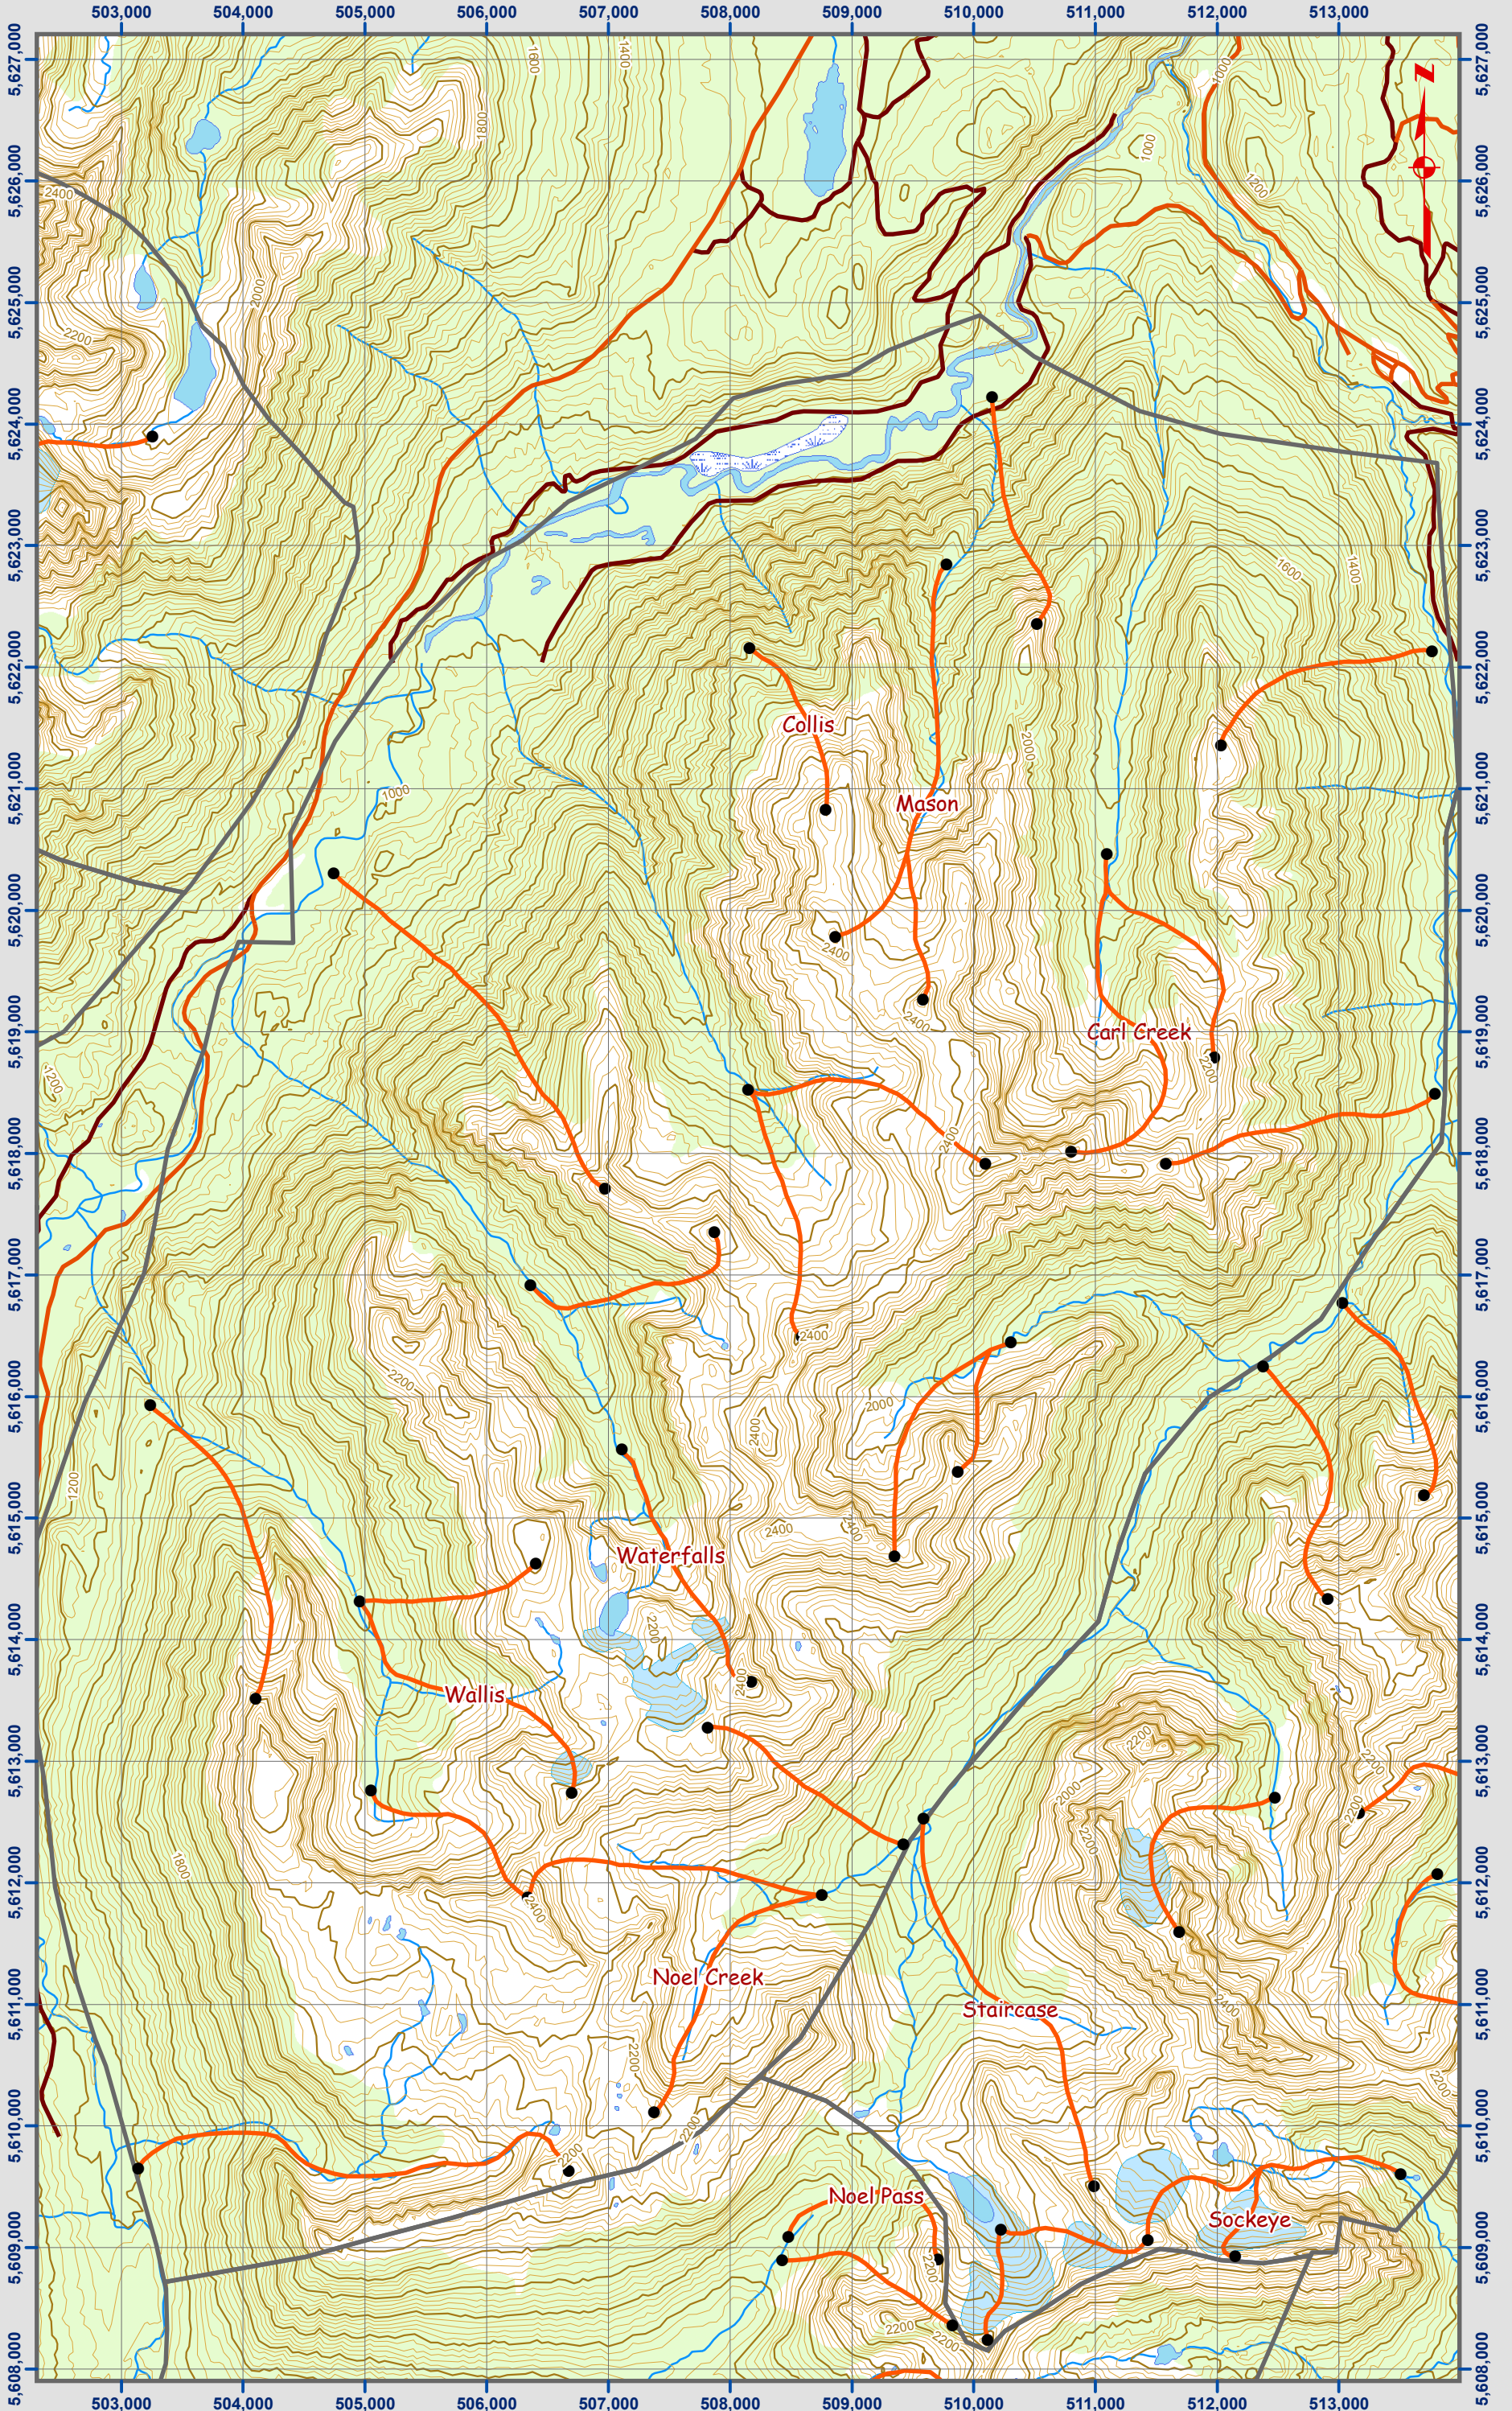

Whistler Hel-Skiing - Noel Zone

UTM Grid NAD 83 Zone 10

0 500 1,000 2,000 3,000 4,000 Meters

Scale 1:50,000
Contour Interval 20 meters